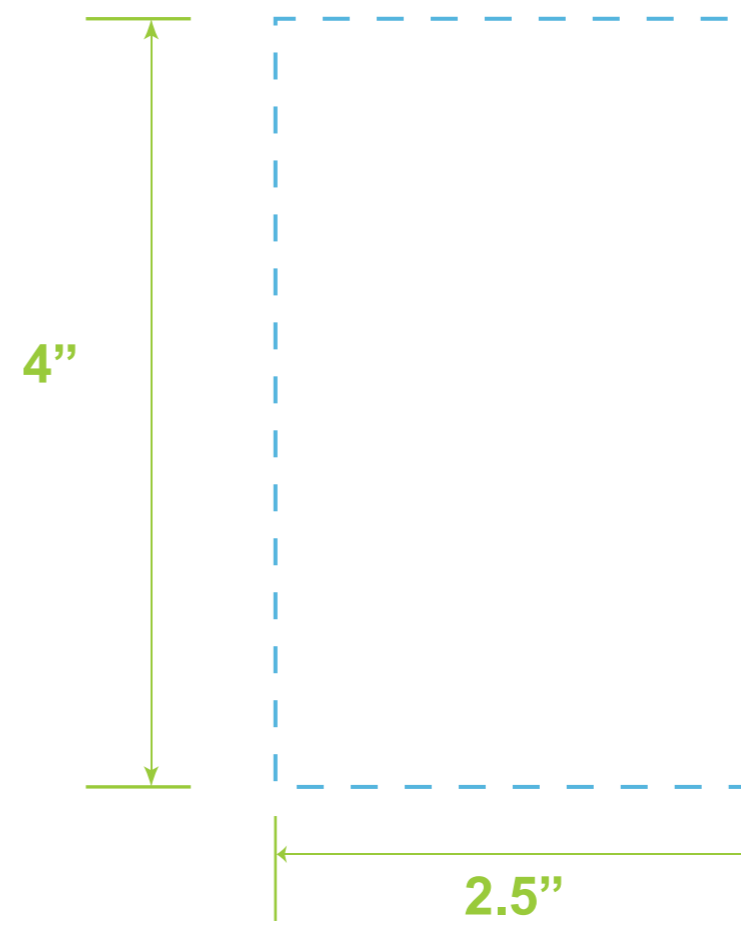

Laser Engraving / Silkscreen / Full Color Digital
One Side Standard: 2.5"W x 4"H

Silkscreen

Full Wrap with Gap: 9.75" W x 5.5" H

Full Color Digital
Seamless Wrap: 10.75" W x 6.25" H