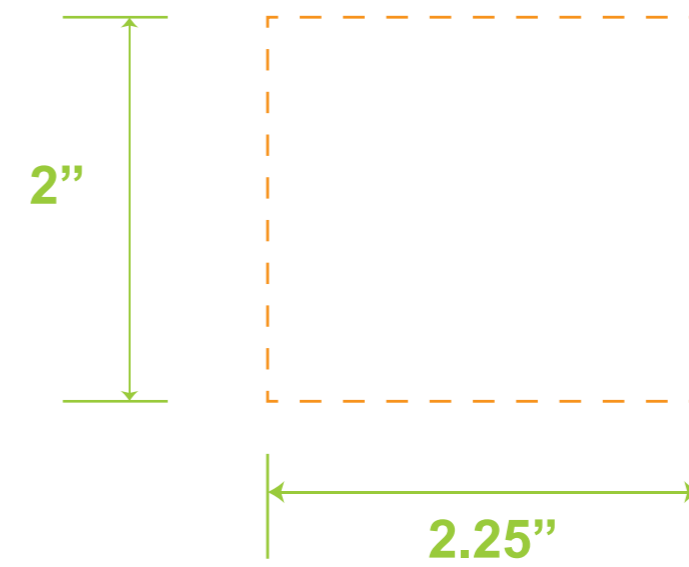

Full Color Digital  
One Side Standard: 2.25"W x 2"H

Silkscreen Printing  
One Side Standard: 2.5" W x 2" H