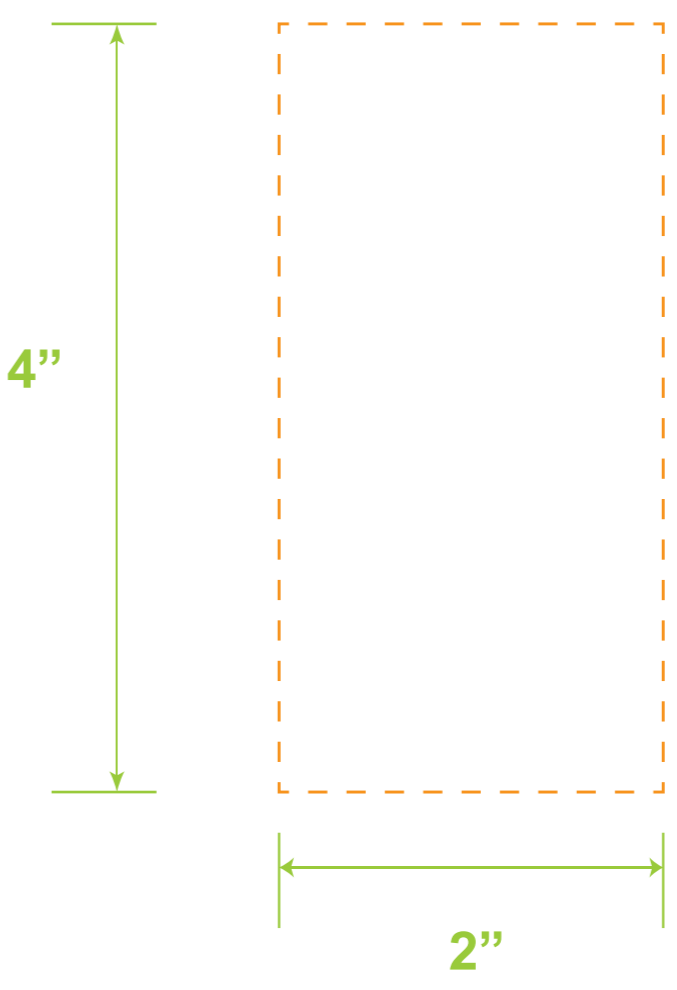

Full Color Digital
One Side Standard: 2"W x 4"H

Silk Screen Printing / Laser Engraving
One Side Standard: 2.5"W x 4"H